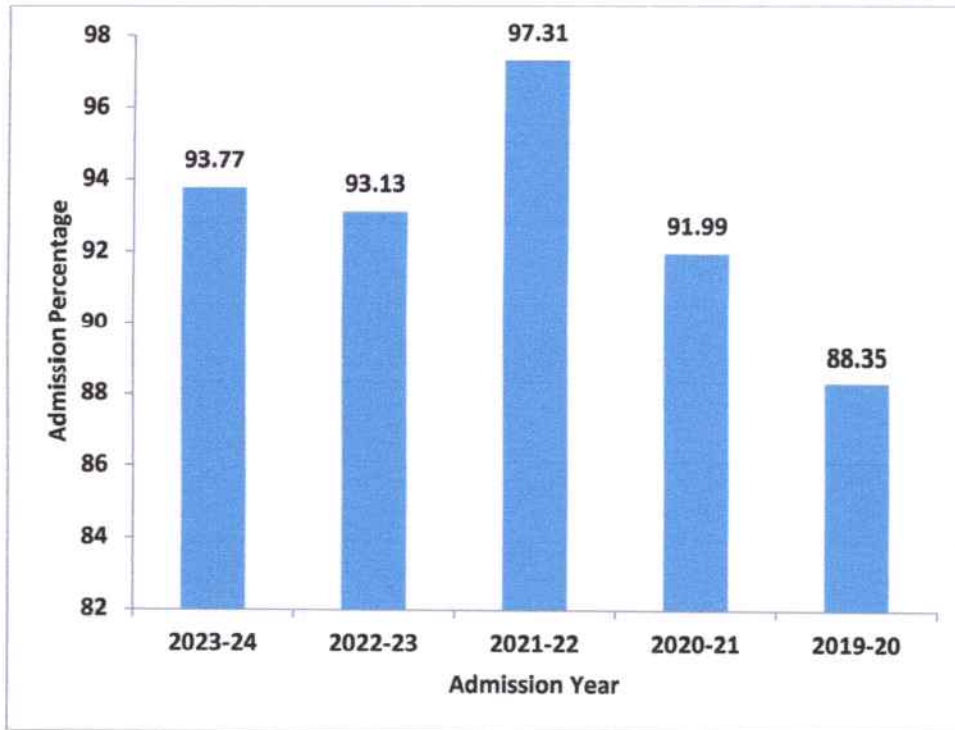

☎: 04142 213166

www.pacc.in

✉: principal@pacc.in

2.1.1. Number of students admitted year wise and Number of sanctioned seats year wise during last five years 2019-2024

Average Enrolment Percentage (Average of last five years)

	Year				
	2023-24	2022-23	2021-22	2020-21	2019-20
Number of students admitted	1882	1898	2101	1827	1760
Number of sanctioned seats	2007	2038	2159	1986	1992
Percentage of students admitted	93.77	93.13	97.31	91.99	88.35
Average percentage (5 Years)	92.99%				

$$\begin{aligned} \text{Percentage} &= \frac{\text{Total number of students admitted during last five years}}{\text{Total number of seats earmarked during last five years}} \times 100 \\ &= \frac{9468}{10182} \times 100 \\ &= 92.99\% \end{aligned}$$